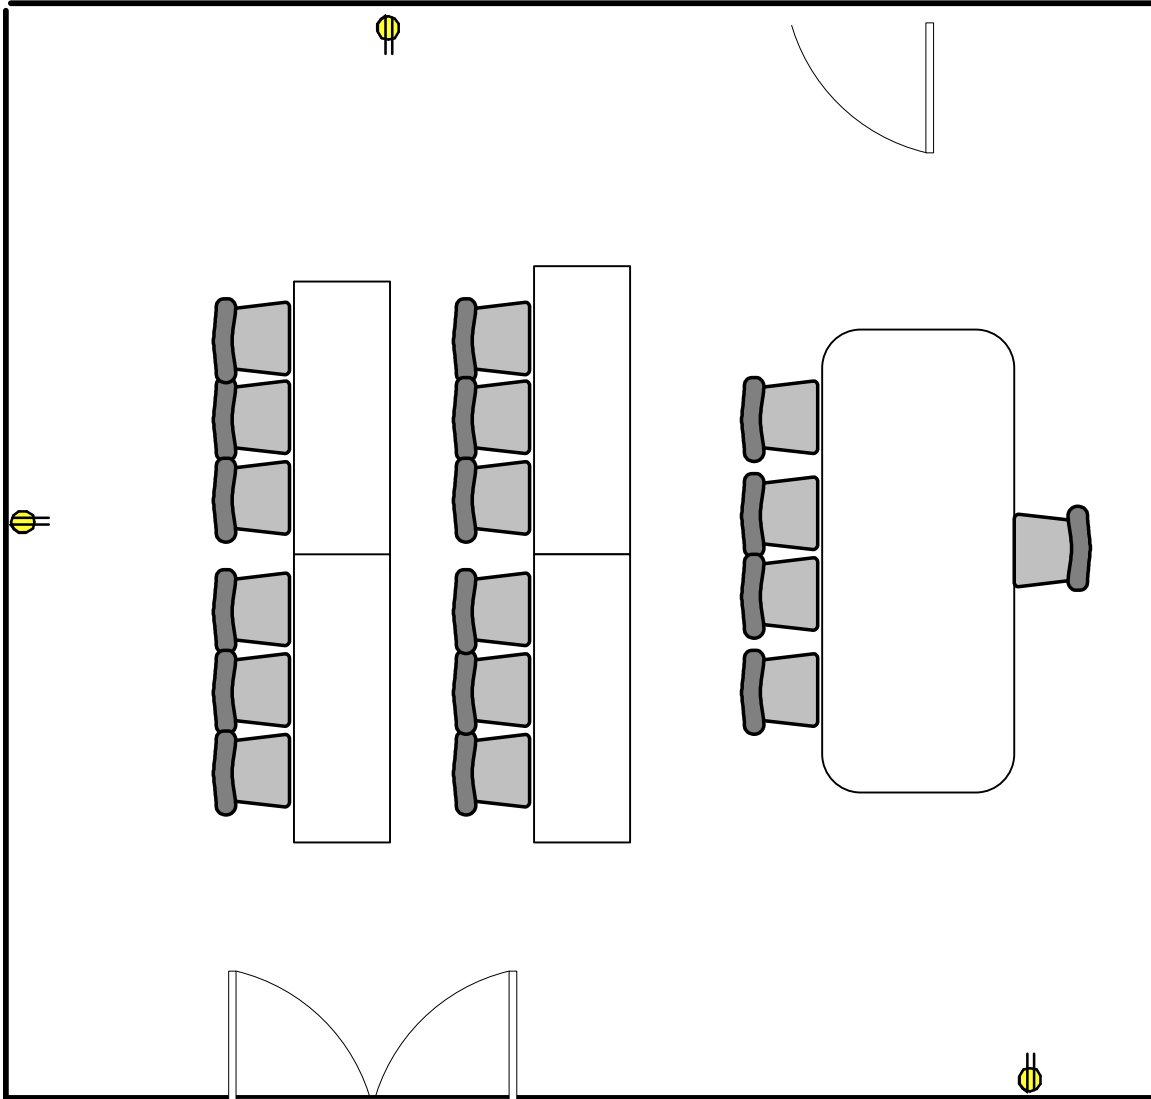

Victoria Room

24'

23'

North

- Classroom Style # _____
- Business Style # _____
- Stadium Style # _____
- Custom # _____

Notes: _____

Complete with 10' X 4' Conference Table with seating for 12

Victoria Room

24'

23'

North

Shown Classroom Style
(4) 6' X 24" Tables
2-3 People Per Table
Max Seating 16

Victoria Room

24'

Shown Meeting Style
(8) 6' X 24" Tables
2-3 People Per Table
Max Seating 24

North

23'

Victoria Room

24'

Shown Stadium Style
Max Seating 21

23'

North