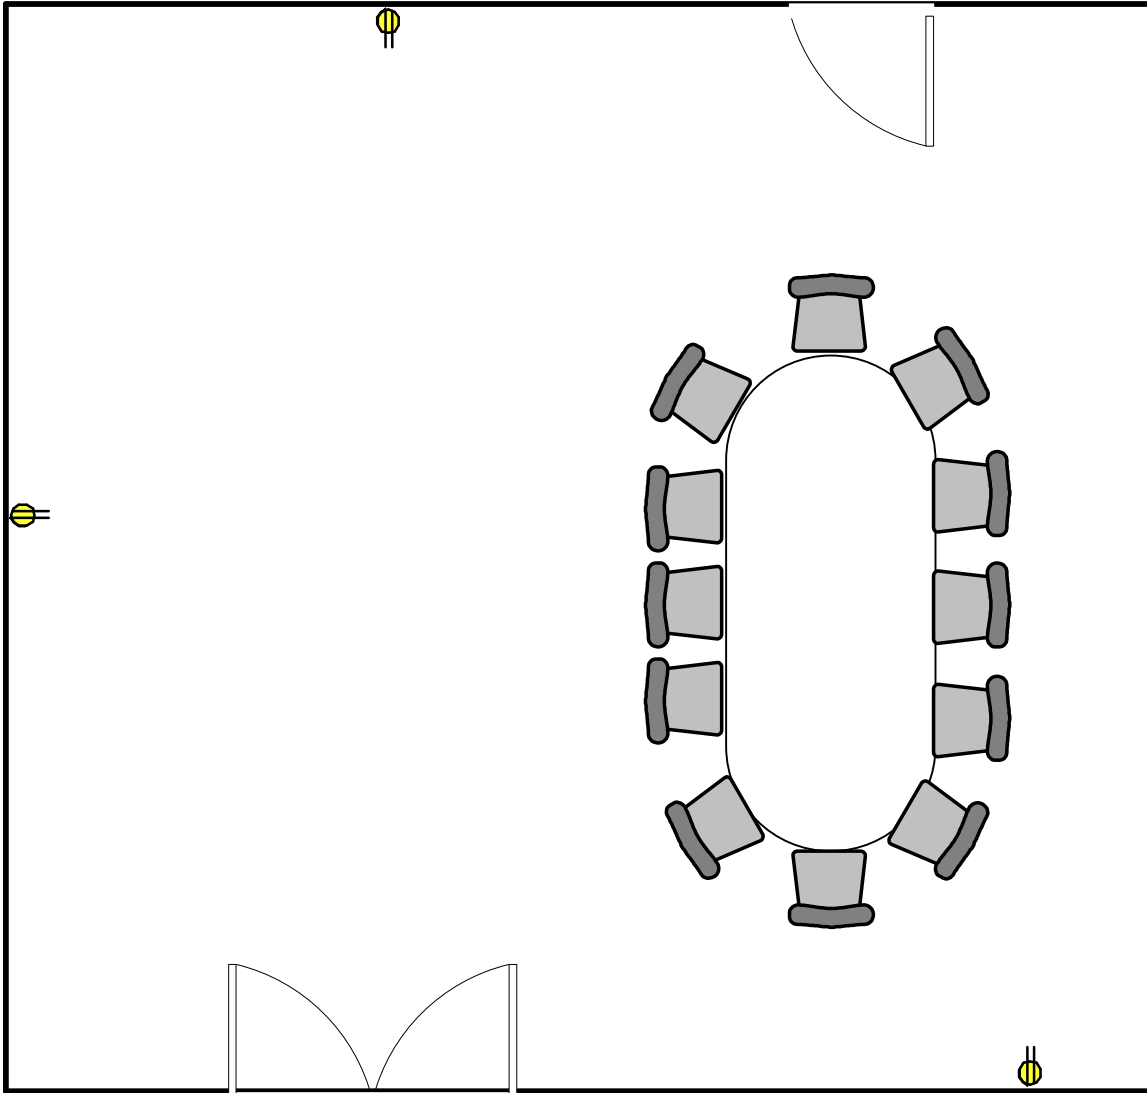

Victoria Room

24'

23'

North

- Classroom Style # _____
- Business Style # _____
- Stadium Style # _____
- Custom # _____

Notes: _____

Complete with 10' X 4' Conference Table with seating for 12

Victoria Room

24'

23'

North

Shown Classroom Style
(4) 6' X 24" Tables
2-3 People Per Table
Max Seating 16

Victoria Room

24'

Shown Meeting Style
(8) 6' X 24" Tables
2-3 People Per Table
Max Seating 24

North

23'

Victoria Room

24'

Shown Stadium Style
Max Seating 21

23'

North