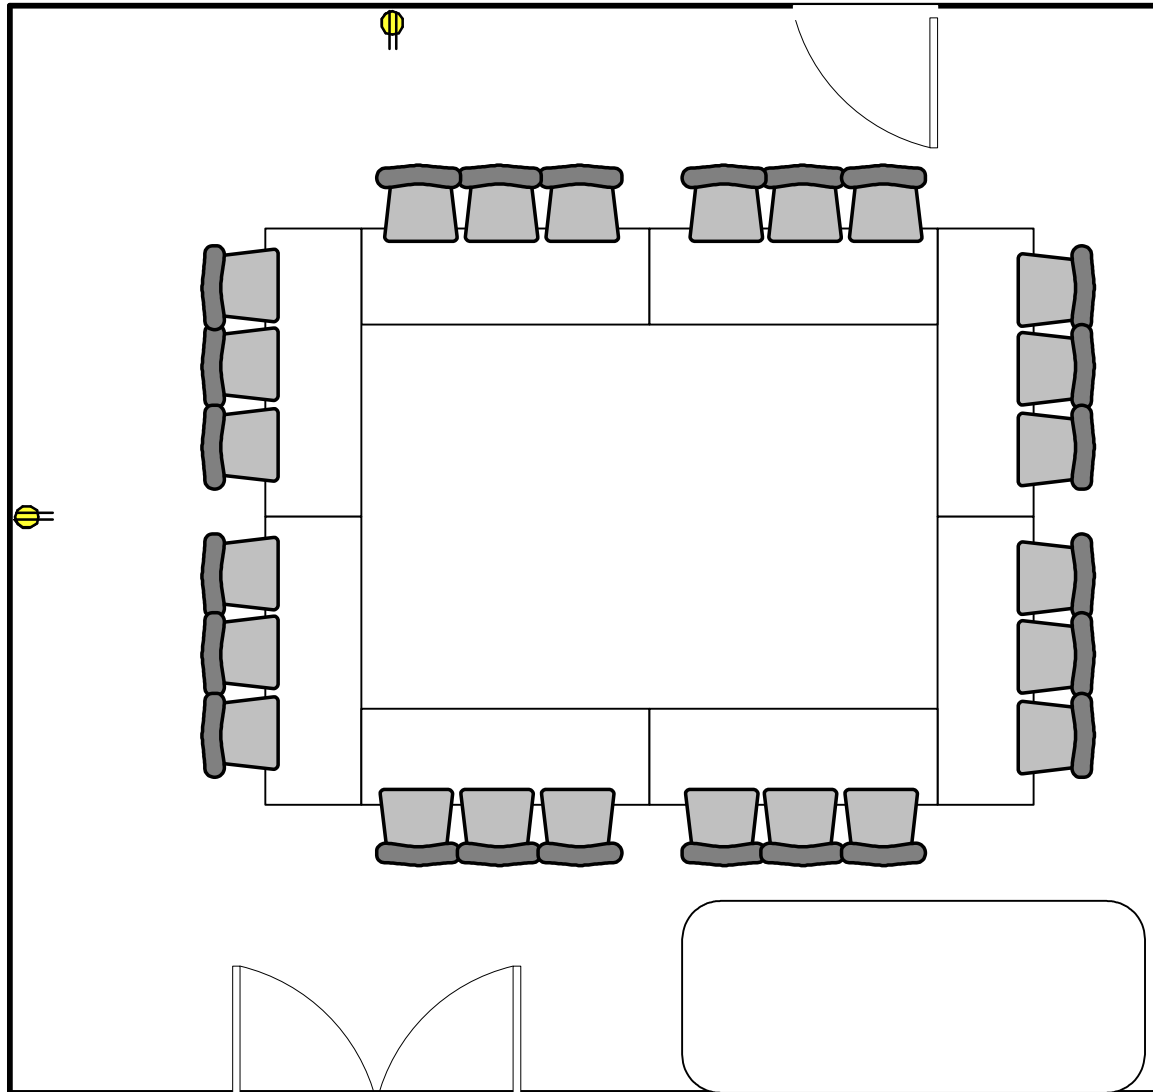

Victoria Room

24'

23'

North

- Classroom Style # _____
- Business Style # _____
- Stadium Style # _____
- Custom # _____

Notes: _____

Complete with 10' X 4' Conference Table with seating for 12

Victoria Room

24'

23'

North

Shown Classroom Style
(4) 6' X 24" Tables
2-3 People Per Table
Max Seating 16

Victoria Room

24'

Shown Meeting Style
(8) 6' X 24" Tables
2-3 People Per Table
Max Seating 24

North

23'

Victoria Room

24'

Shown Stadium Style
Max Seating 21

23'

North