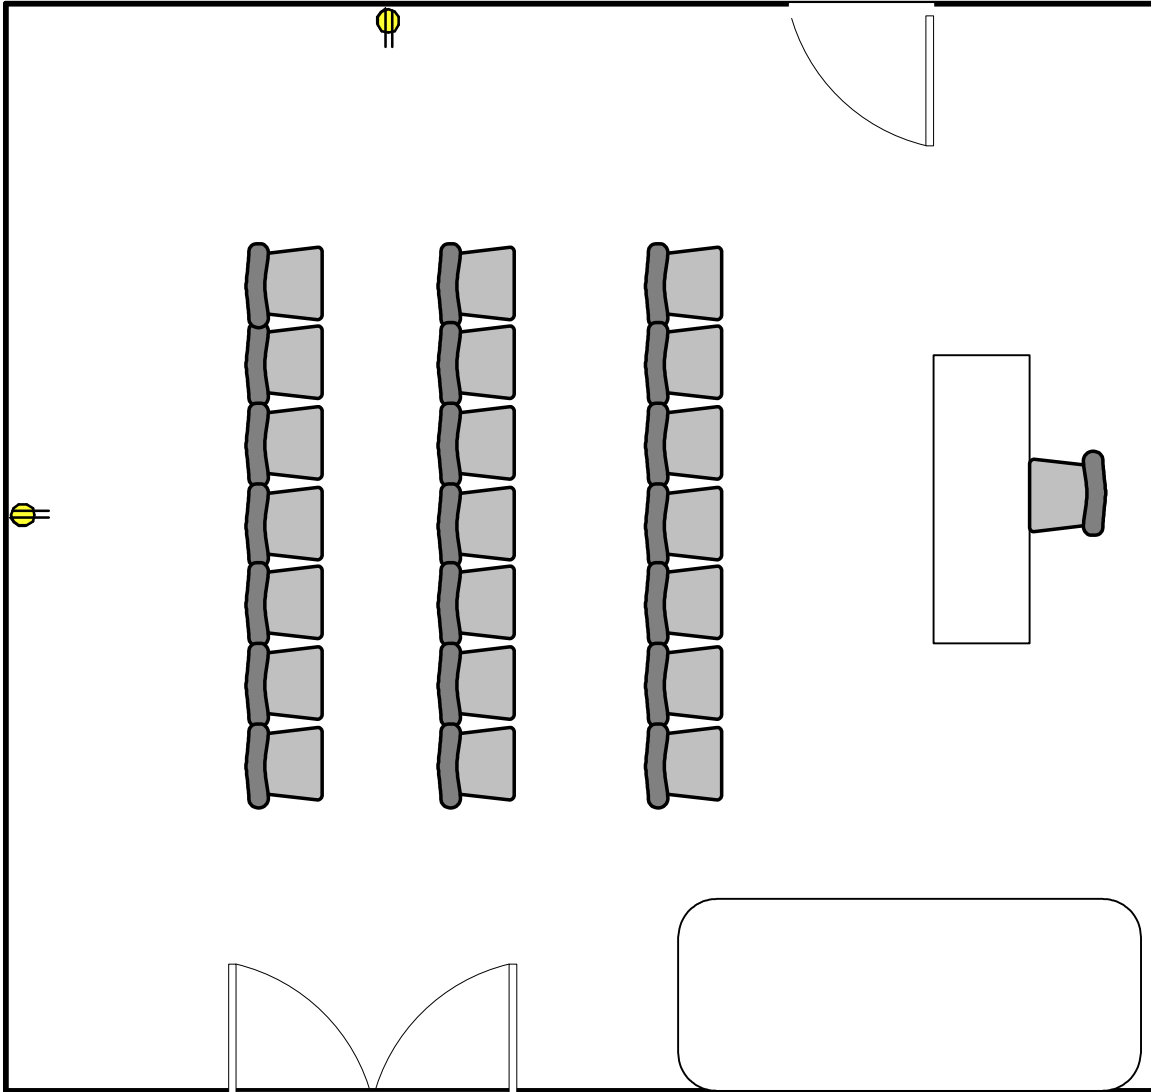

Victoria Room

24'

23'

North

- Classroom Style # _____
- Business Style # _____
- Stadium Style # _____
- Custom # _____

Notes: _____

Complete with 10' X 4' Conference Table with seating for 12

Victoria Room

24'

23'

North

Shown Classroom Style
(4) 6' X 24" Tables
2-3 People Per Table
Max Seating 16

Victoria Room

24'

Shown Meeting Style
(8) 6' X 24" Tables
2-3 People Per Table
Max Seating 24

North

23'

Victoria Room

24'

Shown Stadium Style
Max Seating 21

23'

North