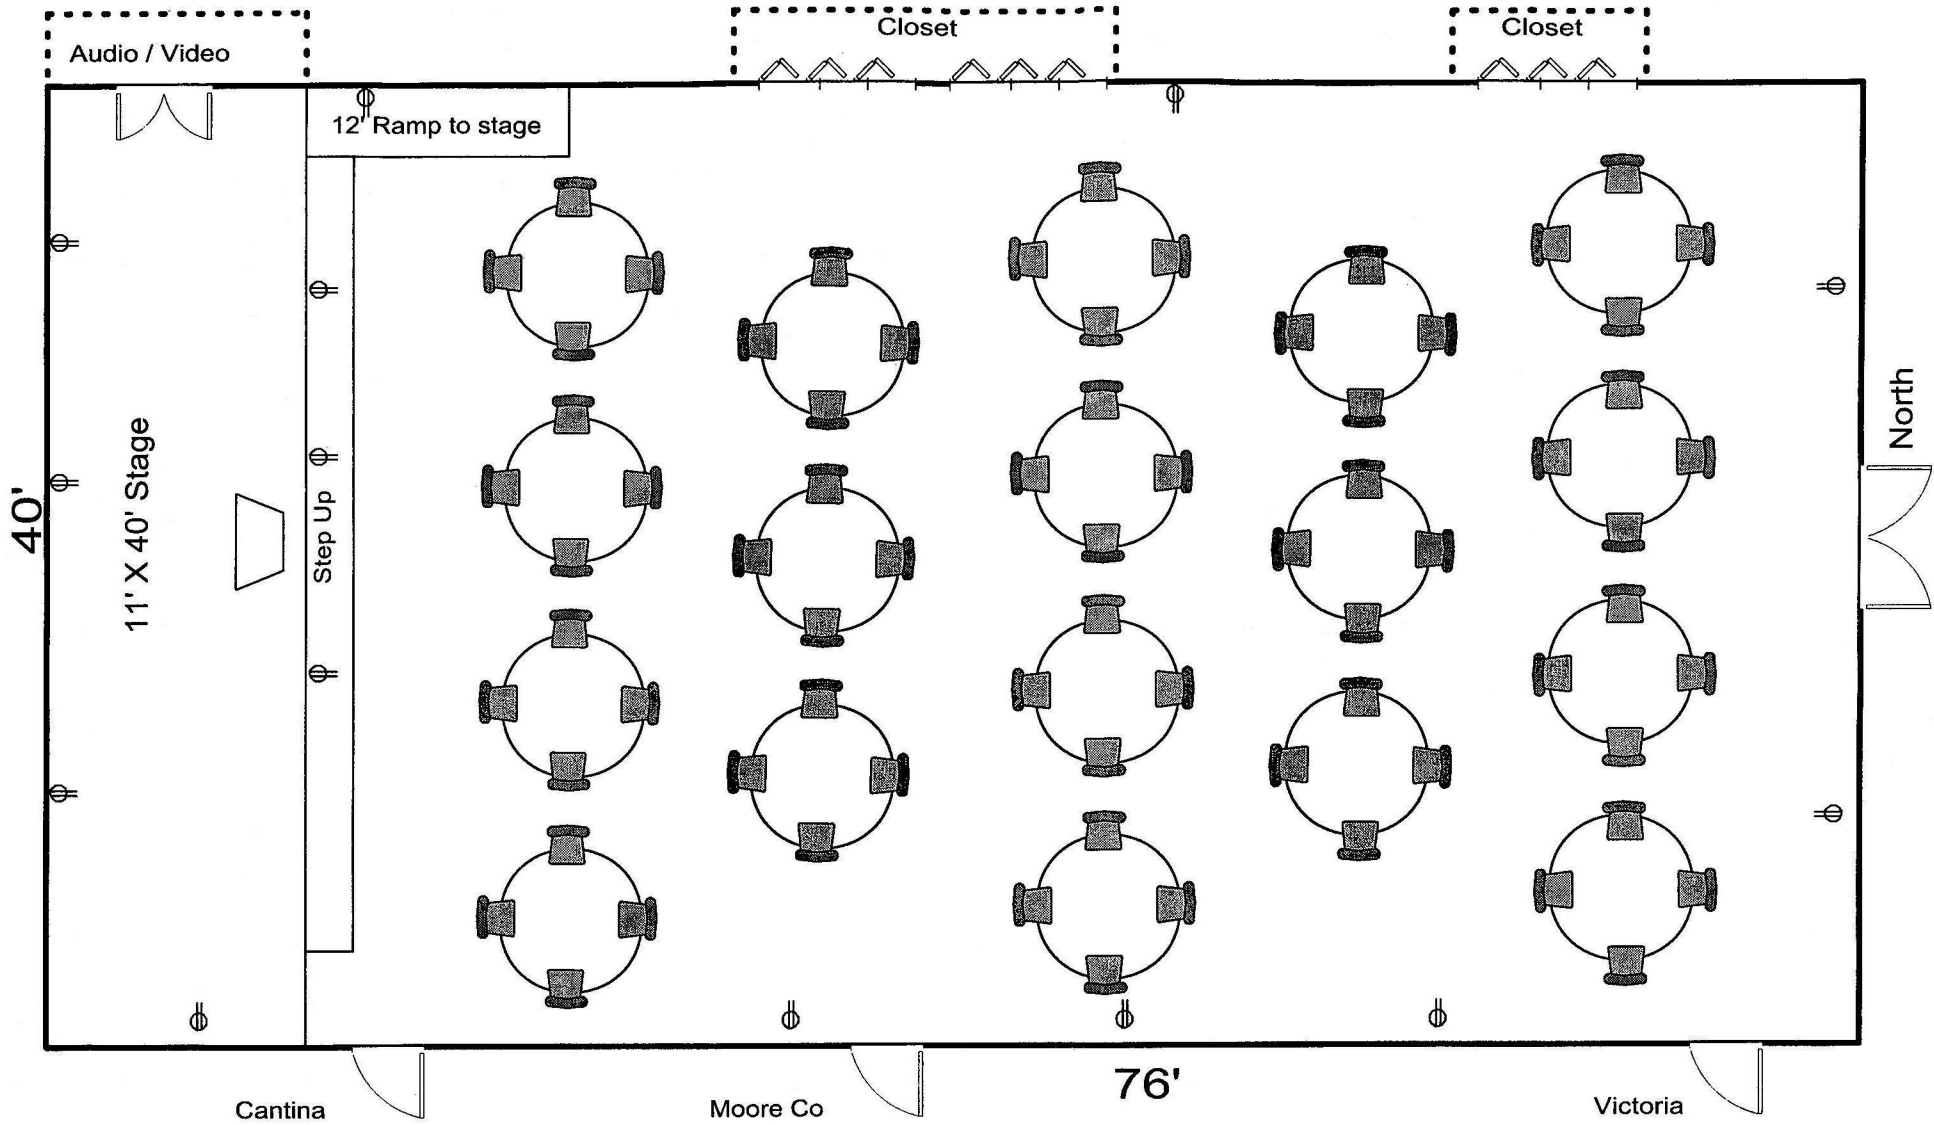

Auditorium

- Ballroom Style # _____
- Banquet Style # _____
- Stadium Style # _____
- Custom # _____

Notes: _____

Auditorium

Stadium Set-Up
Max Seating 300

Auditorium

Ballroom Set-Up
 (8) 8' X 36" Tables
 Seating for 64

Auditorium

Banquet Set-Up
 (18) 6' Round Tables
 Max Seating: 144
 Based on 8 persons per table