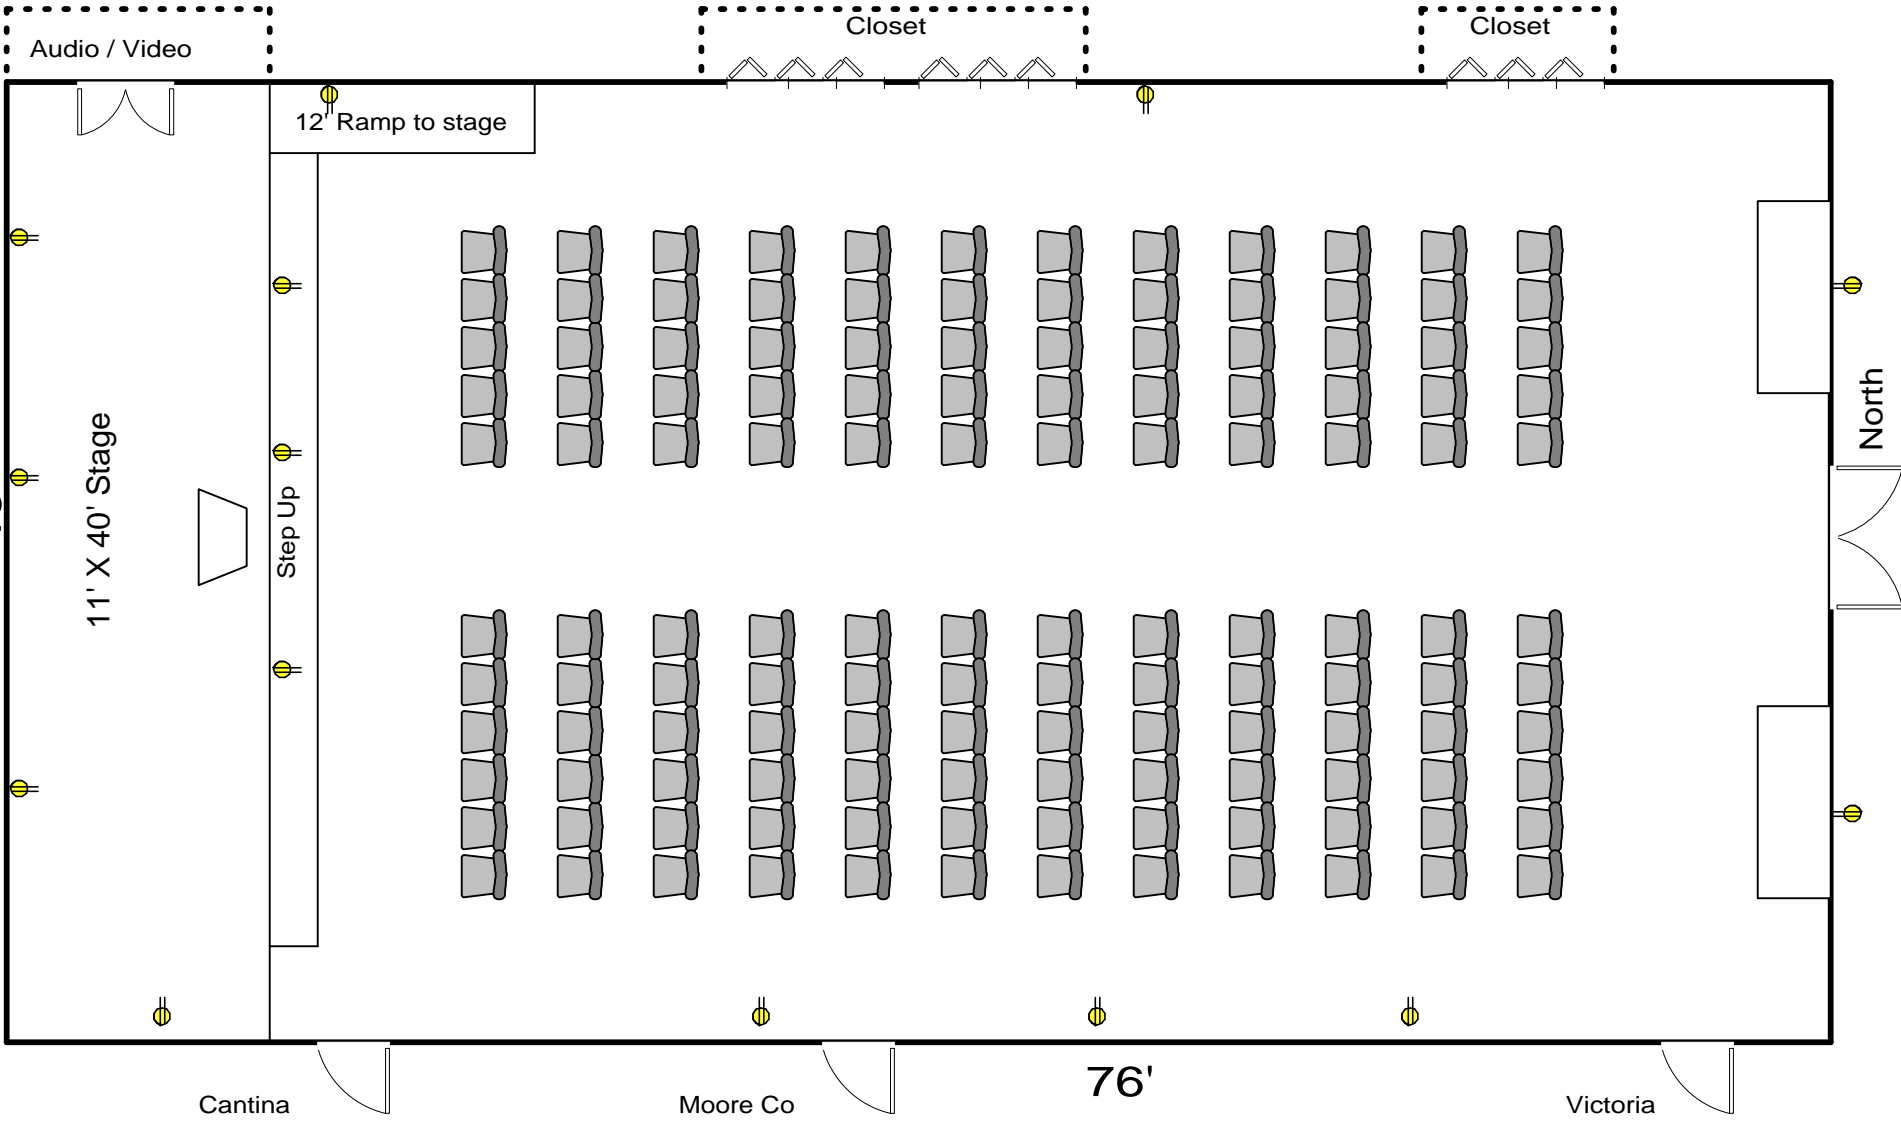

Auditorium

- Ballroom Style # _____
- Banquet Style # _____
- Stadium Style # _____
- Custom # _____

Notes: _____

Auditorium

Stadium Set-Up
Max Seating 300

Auditorium

Ballroom Set-Up
 (8) 8' X 36" Tables
 Seating for 64

Auditorium

Banquet Set-Up
 (18) 6' Round Tables
 Max Seating: 144
 Based on 8 persons per table